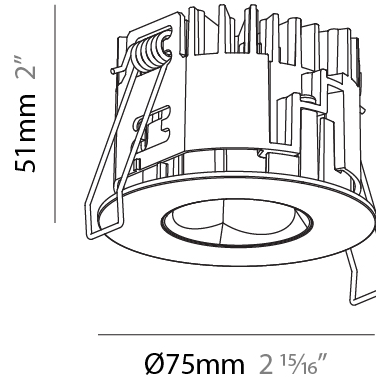

PHYSICAL

Shape: Round
Diameter (mm): 75
Diameter (in): 2 ¹⁵/₁₆
Height (mm): 51
Height (in): 2
Ceiling Thickness (mm): 1 - 25
Ceiling Thickness (in): 1/16 - 1 3/16
Min. Recessing Depth (mm): 55
Min. Recessing Depth (in): 2 ³/₁₆
Light Distribution: Direct
Diffuser: Lens Pack - Spread Lens / Linear Spread Lens / Honeycomb Louver
Fixture Finish: SSR / BKV / CWI / CRY / HAB / UFT / ITA / RUA / FTG / MYG / LOD / PUS / FRO / FUP / KIA / POP / BLS / SPG / MEY / GOH / GUM / CHC / COM / ABZ / JAG / OBR / MOS / ROR
Fixture Material: Aluminum Die Cast
Cut-out Measurements: 68mm / 2 11/16" Diameter

ELECTRICAL

Lamp Type: LED (Zhaga Standard)
Input Wattage (W): 15
Total Output Wattage (W): 13.6
Dimming: Tri-Mode (Non-Dimming and Phase Dimming (120Vac only) and 0-10V Dimming)
Driver Included: No
Driver Location: Recessed Housing
Driver Type: Constant Current - Universal
Driver Class: Class 2
Input Voltage (V): 120 - 277
Constant Current (MA): 350

LED

Color Temperature (°K): 2700 / 3000 / 3500 / 4000
Max. Delivered Lumen (lm): 1375 / 1462 / 1531 / 1545
Nominal Lumen (lm): 1566 / 1665 / 1743 / 1759
CRI: >90 CRI
Lamp Life (hrs): 50000
Special LEDs offerings: Tunable White

OPTICAL

Reflector°: 50
Adjustability: Fixed

RATINGS AND CERTIFICATIONS

Certified By: Certified for North American Standards
IP rating: IP20